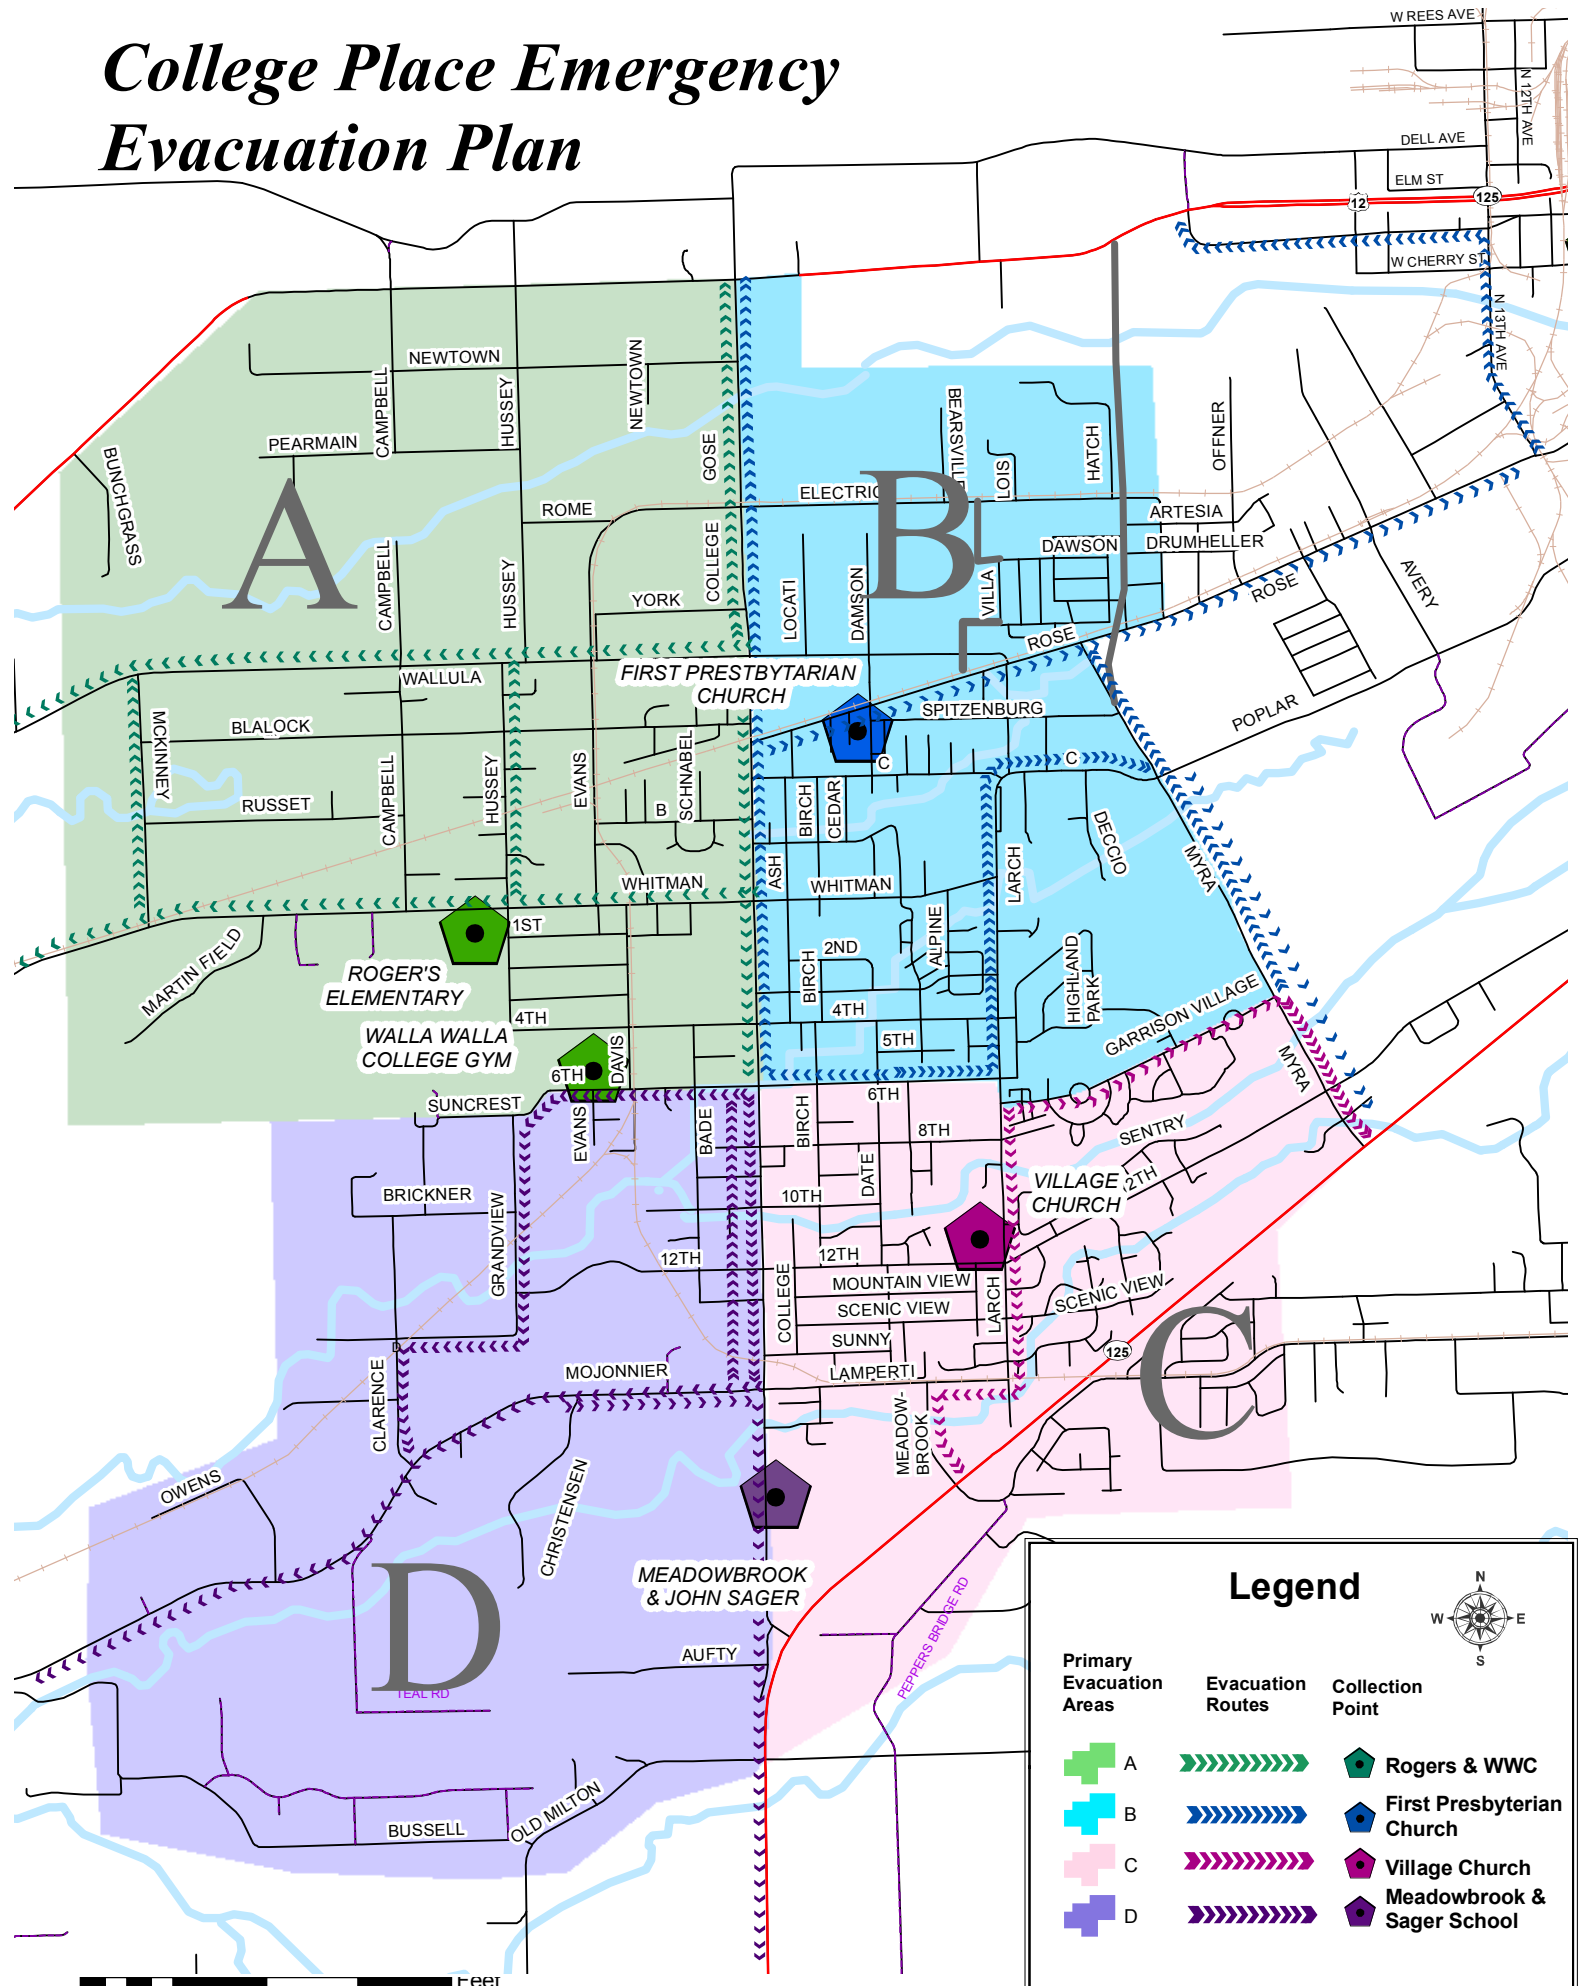

College Place Emergency Evacuation Plan

Legend

Primary Evacuation Areas	Evacuation Routes	Collection Point
A		Rogers & WWC
B		First Presbyterian Church
C		Village Church
D		Meadowbrook & Sager School

1" = 1000 Feet